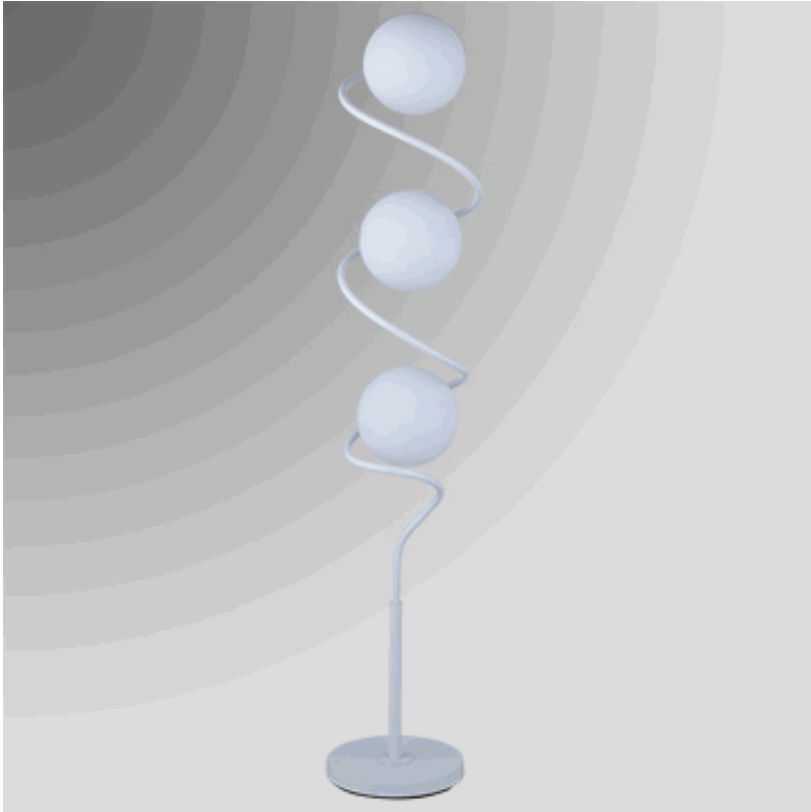

Lamp Specifications

6779F

ARKANSAS LIGHTING
S T A Y I L L U M I N A T E D

60"H Gloss Signal White Floor Lamp, three GU24 sockets, 12' Silver 45° cord with foot switch, three White Frosted Acrylic Globe Shades, recommend three 1100 lumen LED bulbs with GU24 base.

Lamp Dimensions: 60"H

Lamp Finish: Gloss Signal White

Switch: foot switch on cord

Bulb Wattage: Recommend three 1100 lumen LED bulbs with GU24 base, max rating three 13 watt CFL

Cordset: 12' Silver 45° cord

Socket: Three GU24

Base: 11"W

Extension:

Shade Part Number: NA

Shade Material: White Frosted Acrylic

Shade Dimensions: 8" diameter

Harp: NA

Miscellaneous: